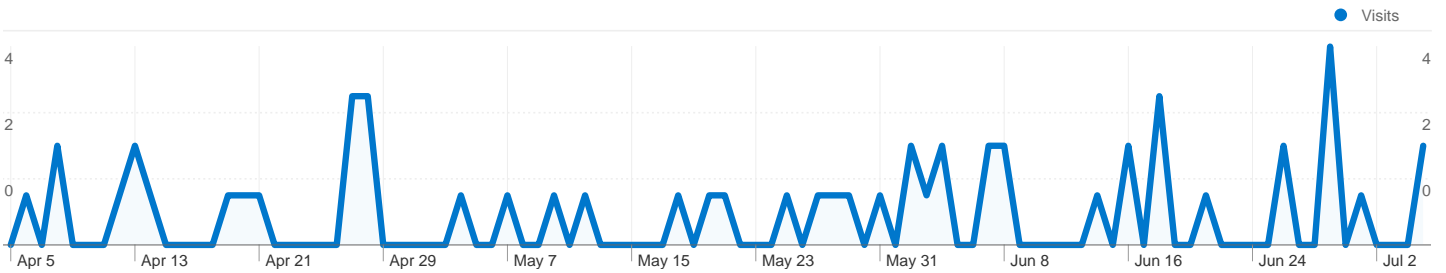

# Keywords

Comparing to: Site

## Search sent 53 total visits via 40 keywords

### Site Usage

<b>Visits</b> <b>53</b> % of Site Total: 66.25%	<b>Pages/Visit</b> <b>3.30</b> Site Avg: 3.71 (-11.06%)	<b>Avg. Time on Site</b> <b>00:01:04</b> Site Avg: 00:01:57 (-45.01%)	<b>% New Visits</b> <b>92.45%</b> Site Avg: 91.25% (1.32%)	<b>Bounce Rate</b> <b>33.96%</b> Site Avg: 33.75% (0.63%)
--	--	--	---	--